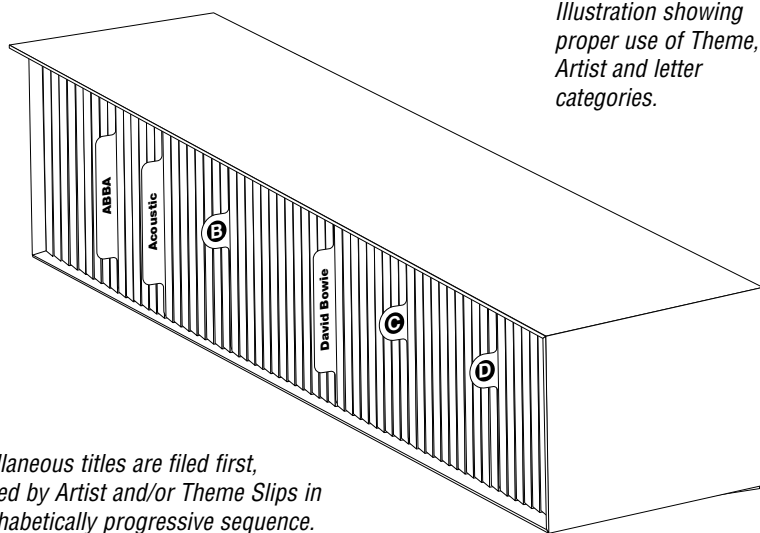

Theme Slips allow you to:

- organize music by genre (as opposed to alphabetically);
- create mini-sections within your larger collection (i.e. create a small "Classical," "Rap" or "Ska" section within your larger "Pop/Rock" collection);
- group titles that do not lend well to alphabetization (i.e. "Dance/Party," "Relaxation," "Self-Improvement," etc.);
- organize DVDs ("Drama," "Comedy," etc.);
- organize work CDs (i.e. "Return to Client," "Clip Art," etc.); and
- organize CDs that you burn yourself.

Artist Slips group larger numbers of artist CDs into their own sections, making both artist and letter categories smaller and easier to access. There are hundreds of all-time best-selling artists and bands to choose from. Each Artist Slip contains either a discography or biographical notes* on the artist, and indicates how the artist is filed according to the music industry.

Illustration showing proper use of Theme, Artist and letter categories.

Miscellaneous titles are filed first, followed by Artist and/or Theme Slips in an alphabetically progressive sequence.

Help Create New Slip Titles